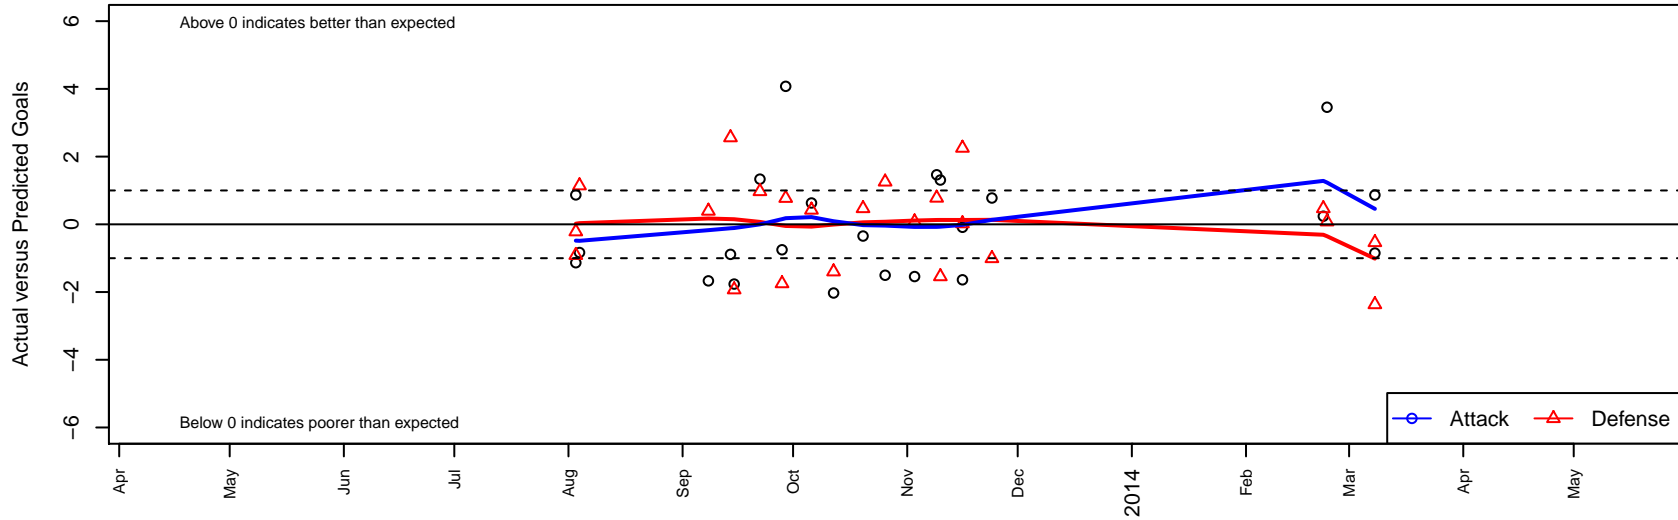

# Los Angeles Futbol Academy Red B00

Los Angeles Futbol Academy  
 Los Angeles, CAS  
 B00 total strength=1371  
 attack=11.75 defense=4.44  
 fall league = SCDL FI1 U13  
 alt names used:  
 LOS ANGELES FUTBOL ACADEMY (CAS)  
 Los Angeles Futbol Academy Red  
 Lafa - BU13 Red

Venues played:  
 Surf Boys U13 U13  
 SCDL FI1 U13  
 SoCal DL Fall Showcase All Flights U13  
 SoCal National Cup B00

**Los Angeles Futbol Academy Red B00**  
 Dots are actual minus expected GF (blue circles) and GA (red triangles).  
 Blue line is smoothed change in attack strength. Red is smoothed change in defense strength.